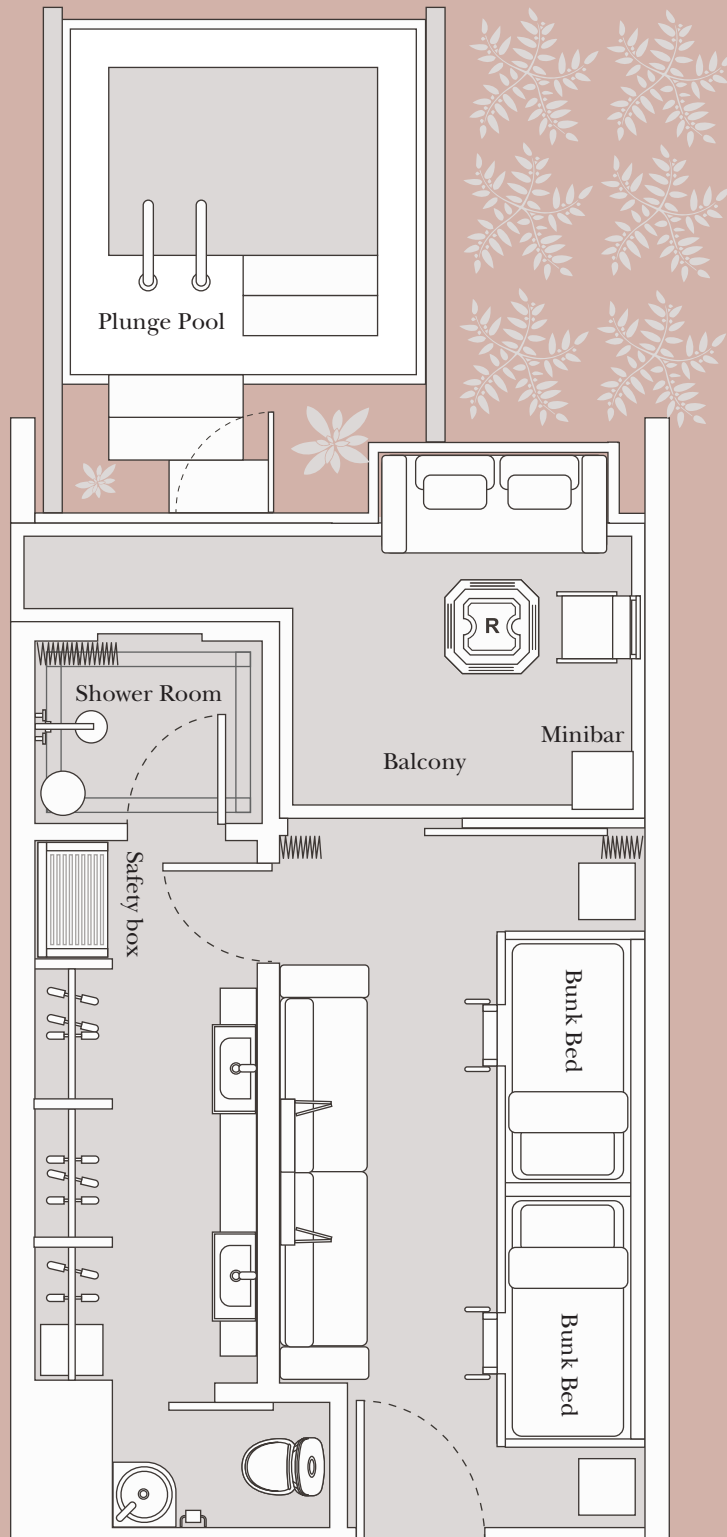

QUAD PREMIUM POOL LAKE VIEW

Size: 48 SQM