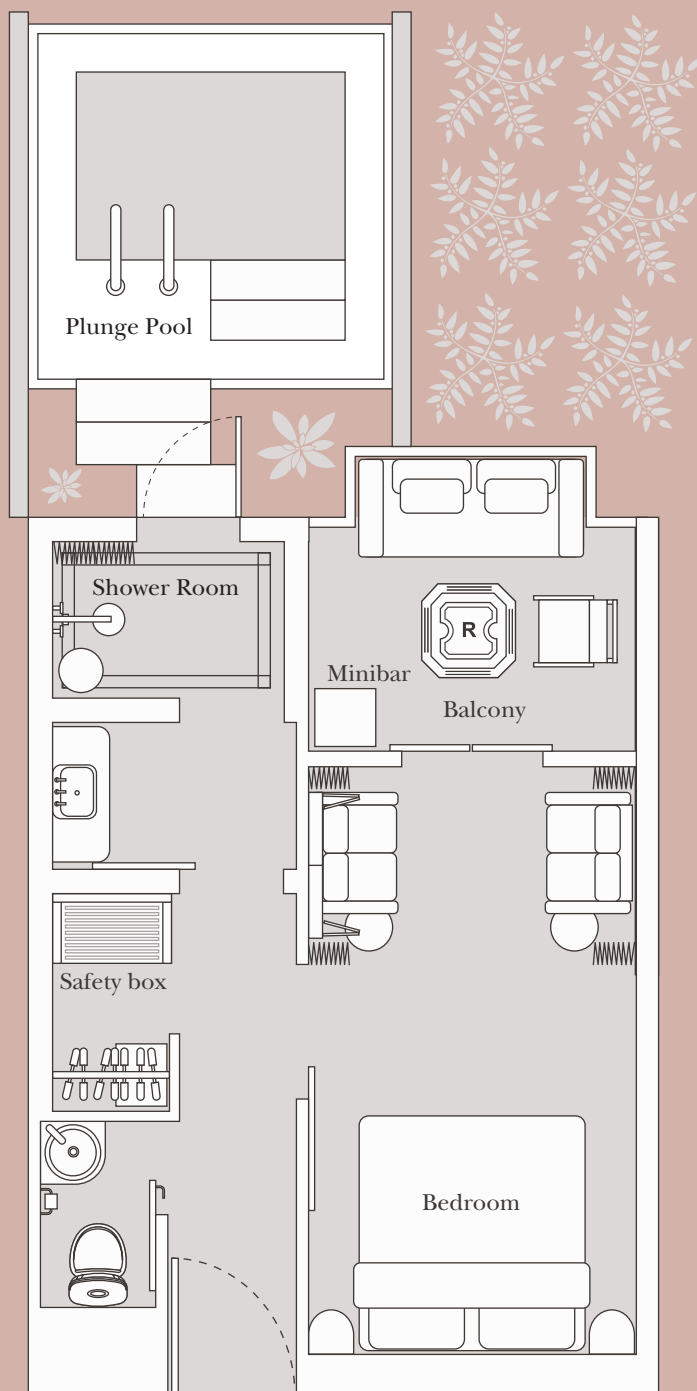

# PREMIUM POOL LAKE VIEW

Size: 42 SQM