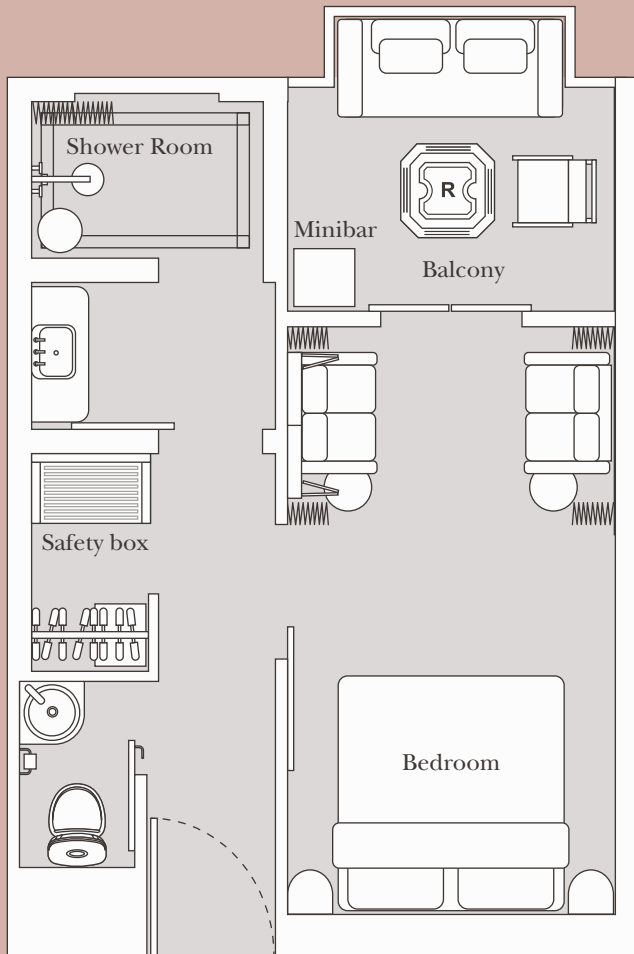

CLASSIC LAKE VIEW

Size: 34 SQM