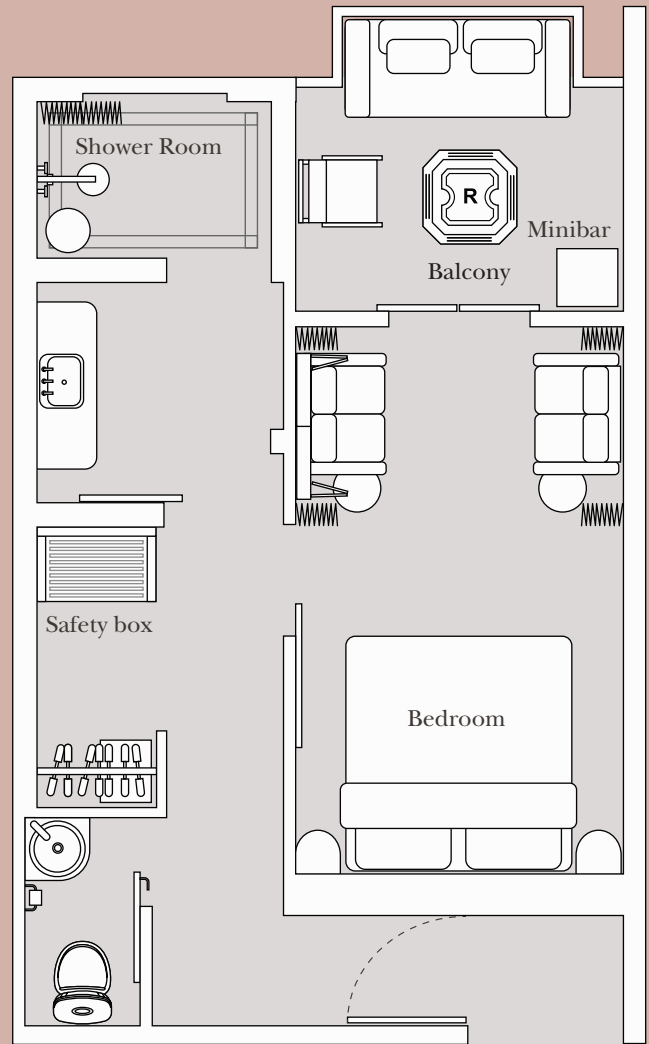

CLASSIC LAKE VIEW

Size: 34 SQM