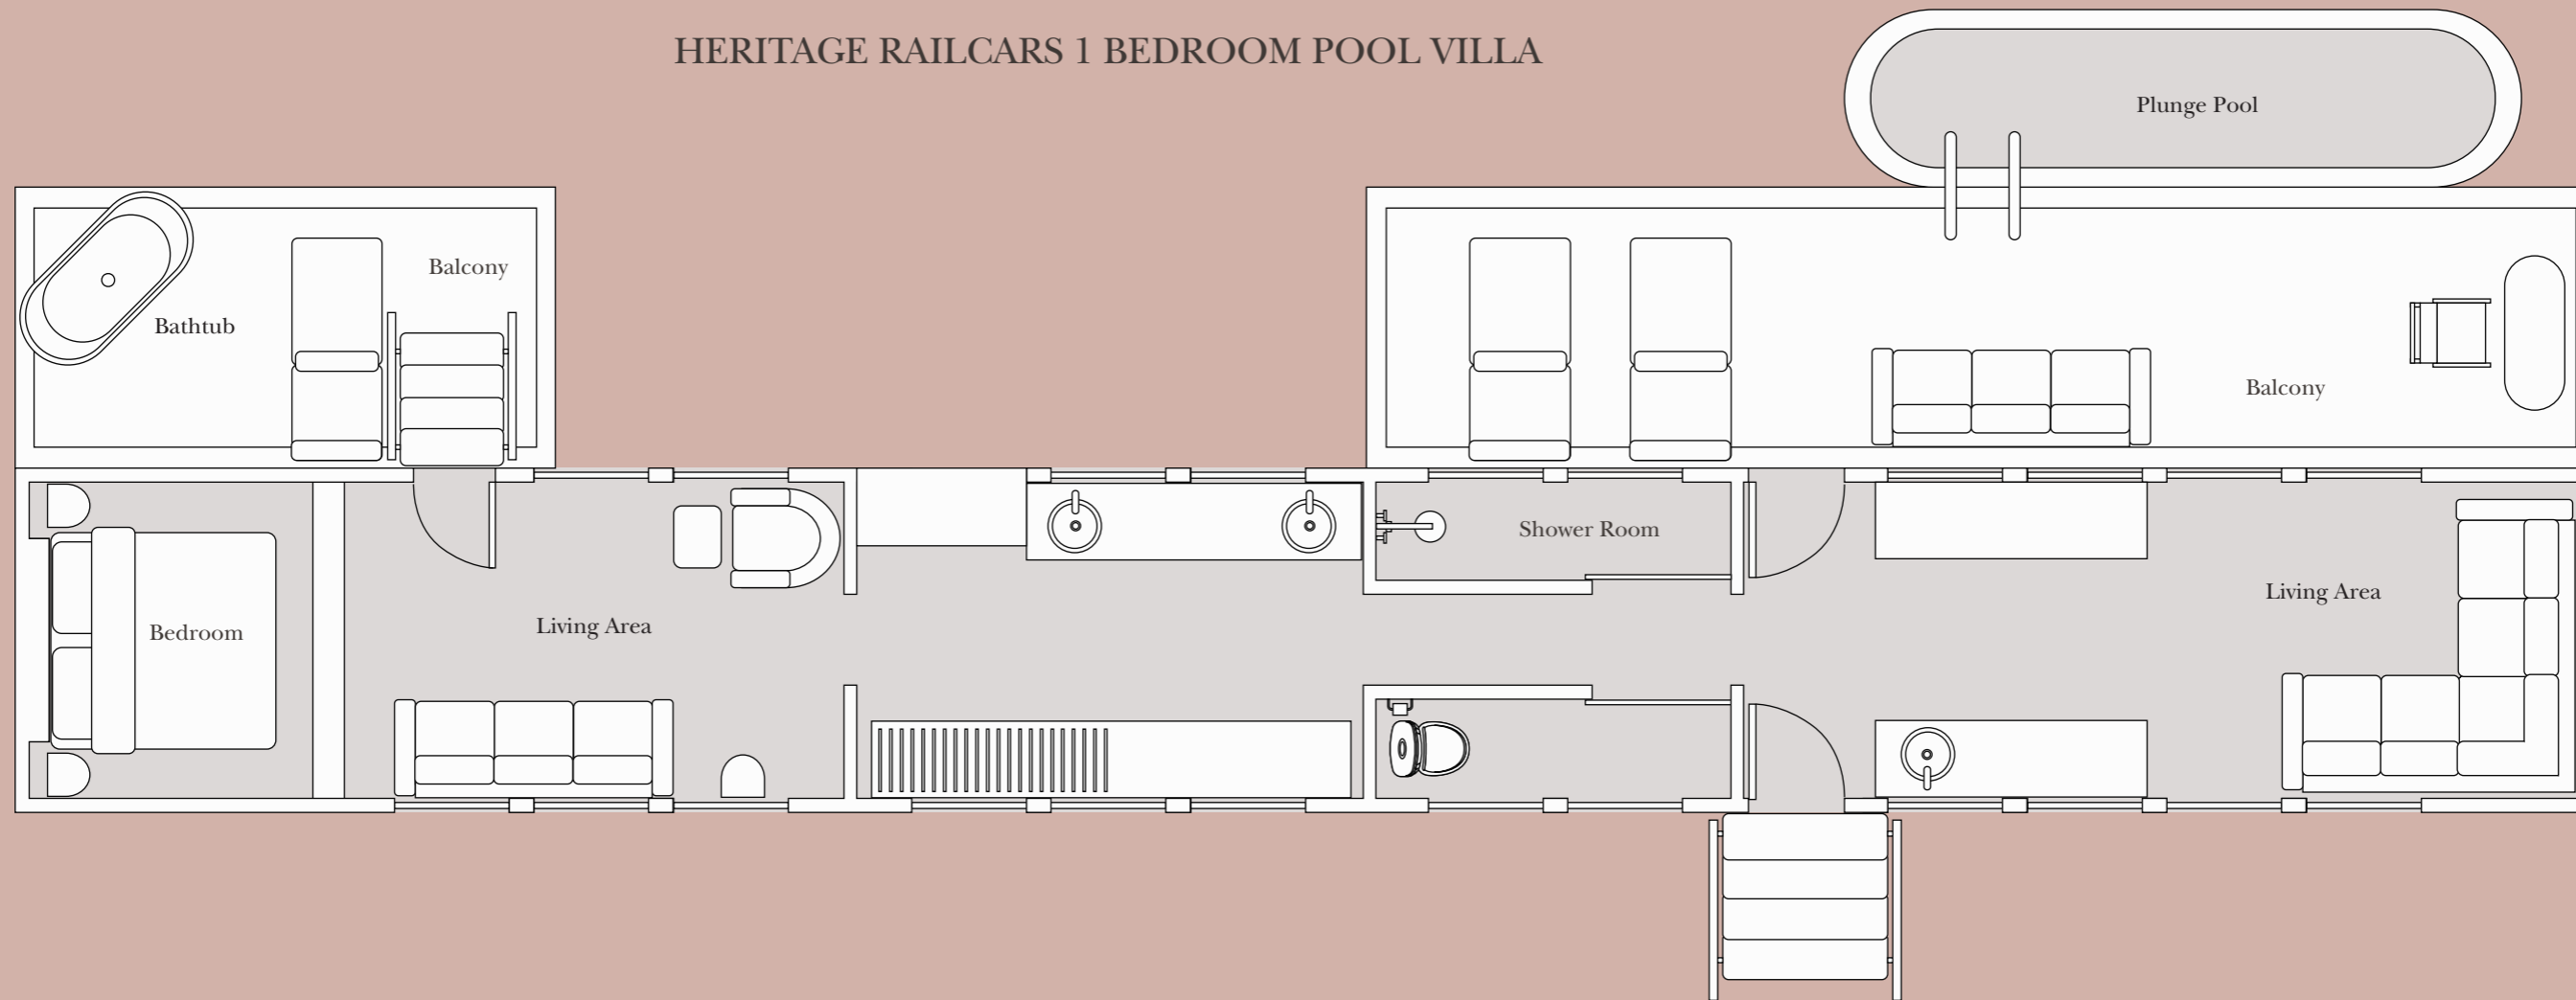

# HERITAGE RAILCARS 1 BEDROOM POOL VILLA

Size: 116 SQM